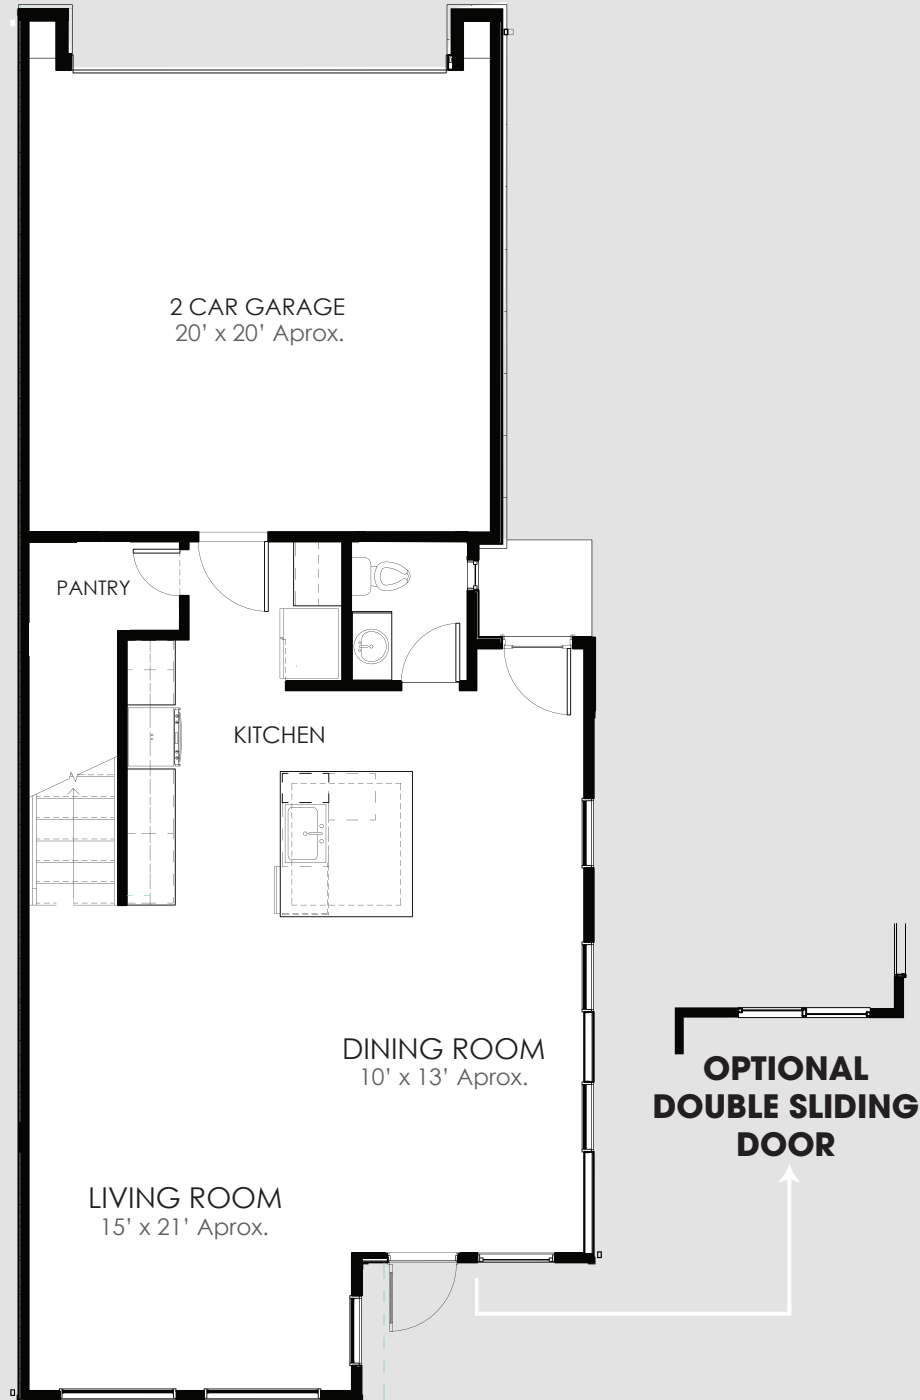

2100 - 2500 SQ.FT.

- 3 Bedrooms
- 2 1/2 Baths
- 2 Car Garage
(Optional Garage AC)

FIRST FLOOR

SECOND FLOOR

EXTERIOR RENDER

EL FENICE COMMUNITY
RANIA